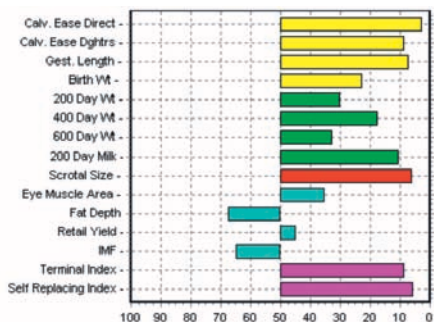

Wesley Estates

Wesley Estates
Whittington Grange,
Thornton Lane,
Markfield,
Leicestershire
LE67 9RP

Owned by: Mr J.S. Sankey & Mr J.L.P. Sankey

Visitors Welcome By Appointment

Jonathan Sankey
Tel. 01530 242450
Mob. 07711 595049

Herd Manager
Alistair Smith
Tel. 01530 242438
Mob. 07739 854535

Balthayock Aesop (HERD SIRE)

EBV Percentiles for BALTHAYOCK AESOP (UK542626201198)
MBM0021294 NOVEMBER 2009 BRITISH CHAROLAIS
BREEDPLAN ANALYSIS

50th Percentile is the Breed Avg. EBVs for 2007 Born Calves

SELECTION INDEX VALUES		
Market Target	Index Value	Breed Average
BCCS Terminal Index	+31	+22
BCCS Self Replacing Index	+38	+26

Balmyle Dingle (JUNIOR SIRE)

EBV Percentiles for BALMYLE DINGLE (UK542320400819)
MBM0035942 NOVEMBER 2009 BRITISH CHAROLAIS
BREEDPLAN ANALYSIS