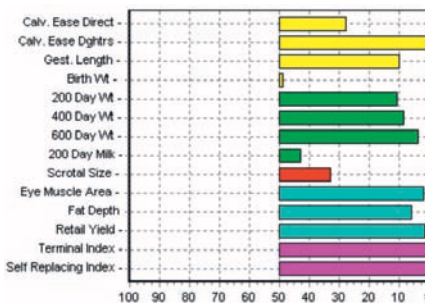

SELECTION INDEX VALUES		
Market Target	Index Value	Breed Average
BCCS Terminal Index	+42	+22
BCCS Self Replacing Index	+47	+26