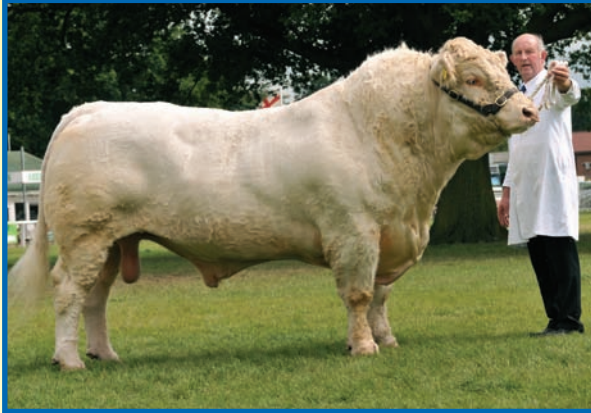

NEWRODDIGE CHAROLAIS

Herd Sire Gretnahouse Archangel

Male Champion at Royal Show 2009

**SEMEN
FOR
SALE**

This bull is producing both bulls & heifers which are very easy calving with style, growth and good legs

**Photo
taken at 10
months
of age**

**Newroddige Dorothy ET by Archangel 1/2 sister to Newroddige Bruno
sold privately to James & Vanessa Webb**

FEMALES & YOUNG BULLS ALWAYS FOR SALE

Visitors Always Welcome!