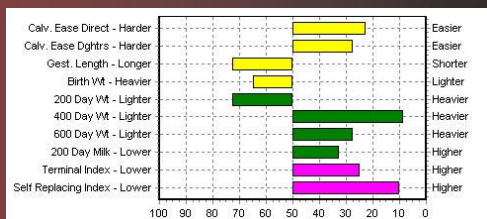

**Gwenog
Banjo**

Sire:
Bleack
Tycoon

Dam:
Gwenog
Sian

Calving Ease Direct (%)	Calving Ease Daughters (%)	Gestation Length (days)	Birth Wt (kg)	200 Day Wt (kg)	400 Day Wt (kg)	600 Day Wt (kg)	Mat. Wt (kg)	200 Day Milk (kg)	200 Day Milk (kg)	Eye Muscle Area (sq cm)	Fat Depth (mm)	Ketoff Yield (%)	IMF (%)
BBV +2.8	+2.2	+1.9	+2.0	+1.9	+5.2	+4.9	-	+5	-	-	-	-	-
Acc 46%	40%	62%	73%	69%	66%	62%	-	39%	-	-	-	-	-
Breed Avg. BBVs for 2007 Born Calves (UK) (Percentage)													
BBV -1.2	-0.2	+1.3	+2.8	+2.3	+3.7	+4.8	+4.1	+4	-0.2	+2.9	-0.2	+0.9	+0.1